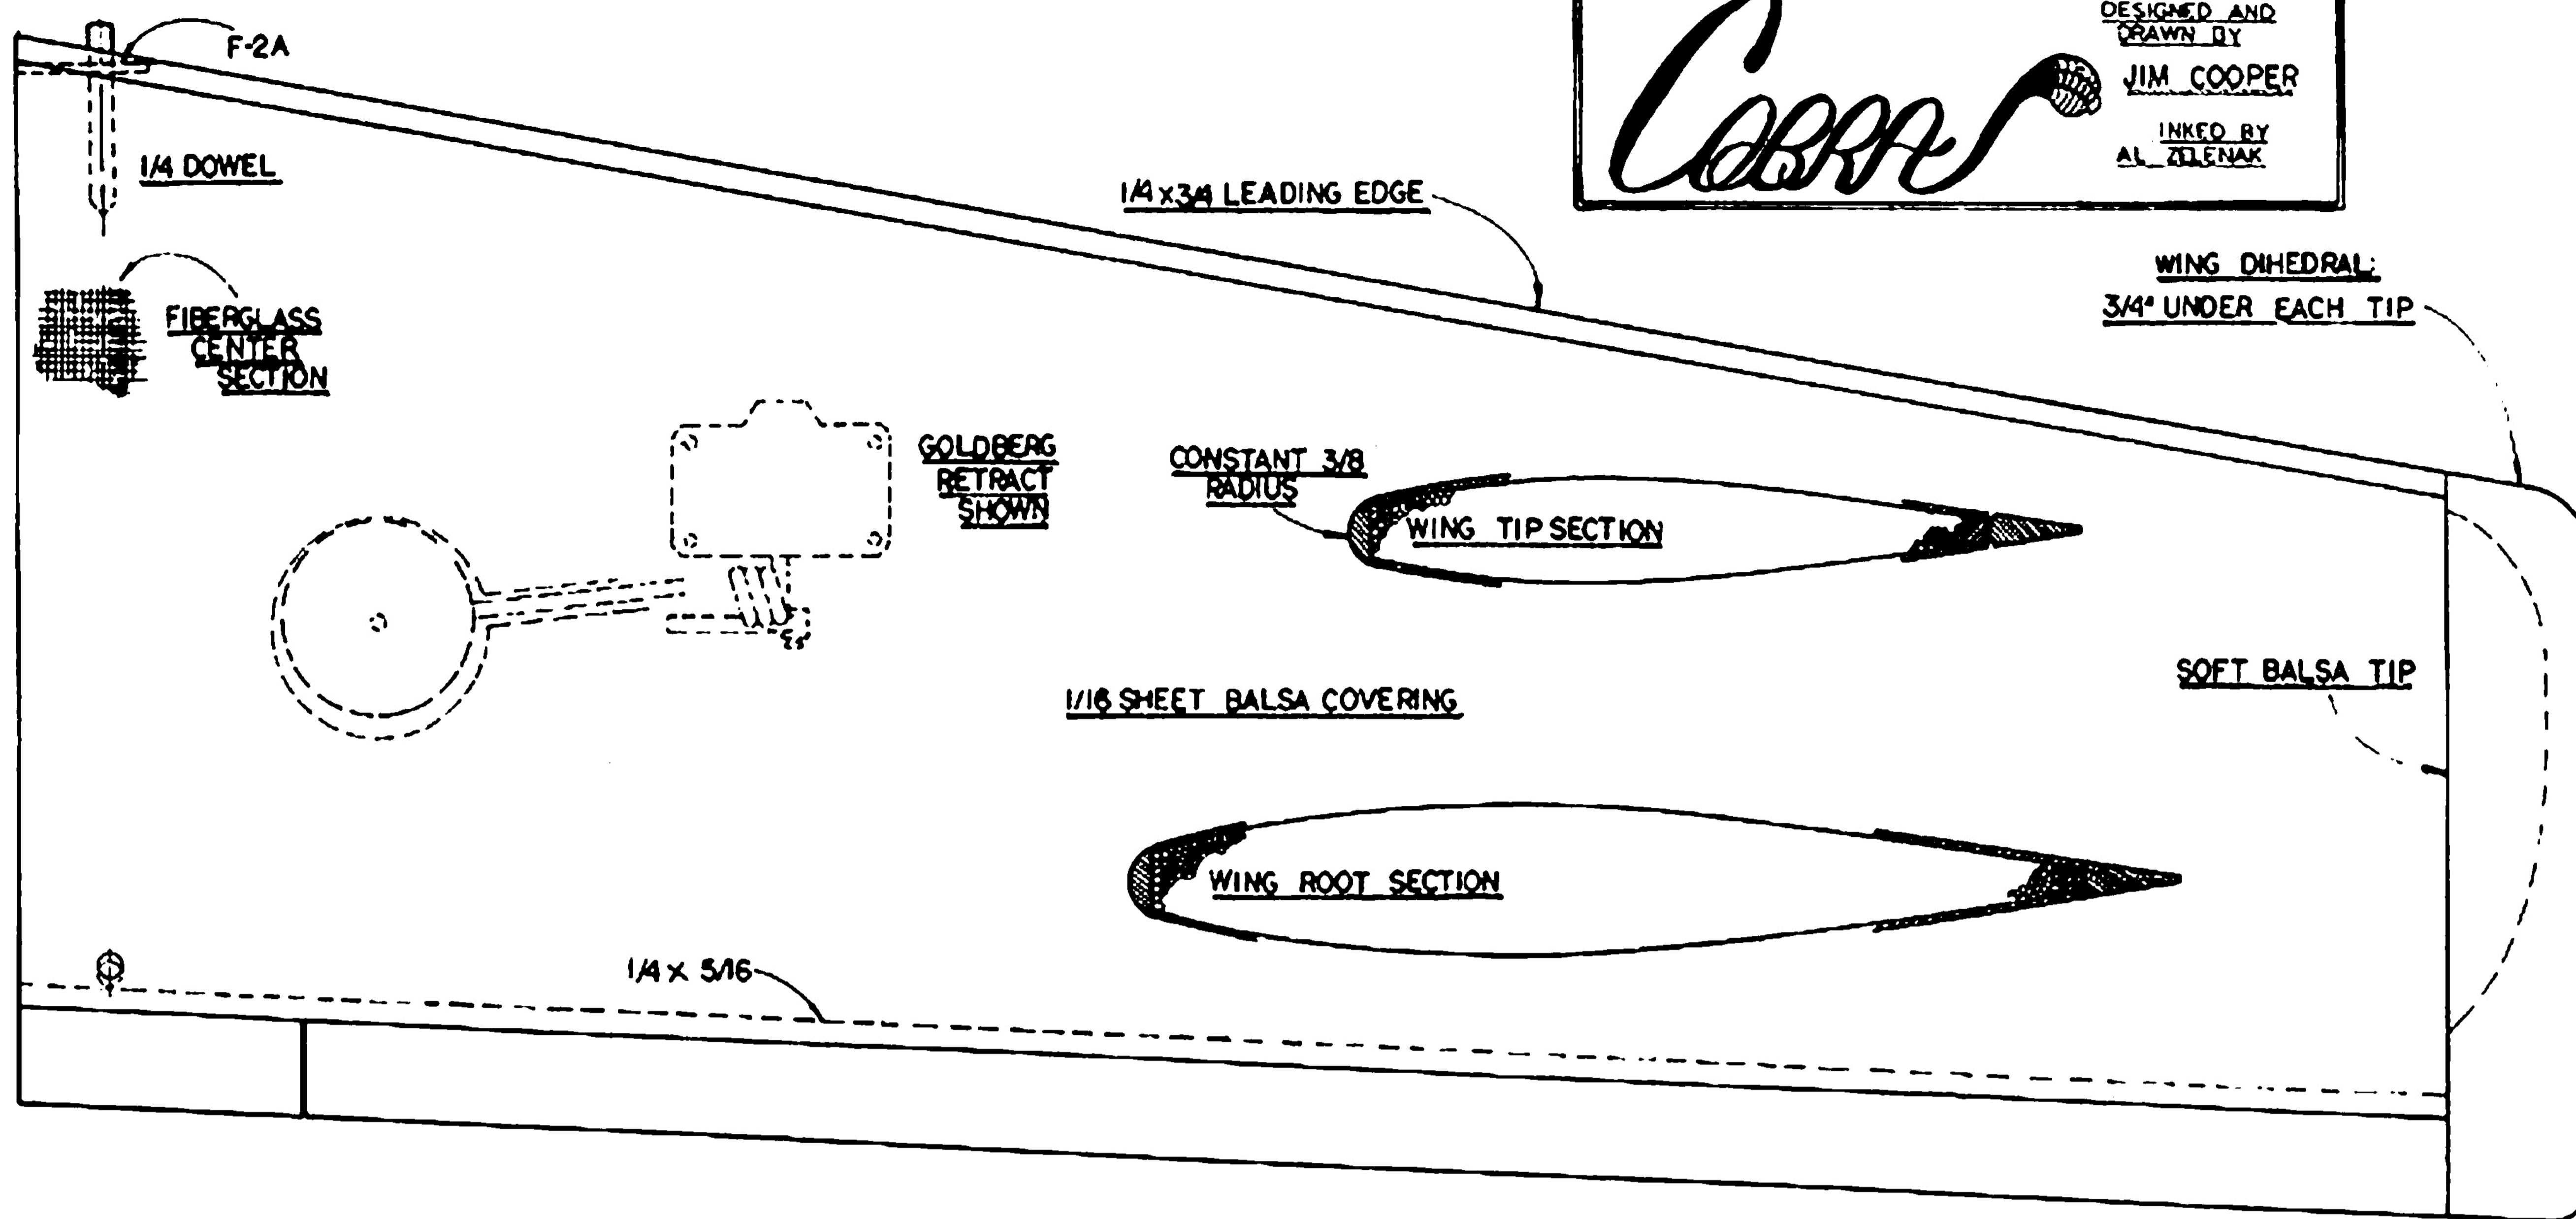

DESIGNED AND DRAWN BY
JIM COOPER
INKED BY
AL ZELENAK

SPECIFICATIONS

WING SPAN	54 IN.
WING AREA	300 SQ. IN.
LENGTH W SPINNER	46 1/2 IN.
WEIGHT	5 1/2 LB.
POWER	40-46 CU. IN.
CLASS	COMPETITION PATTERN