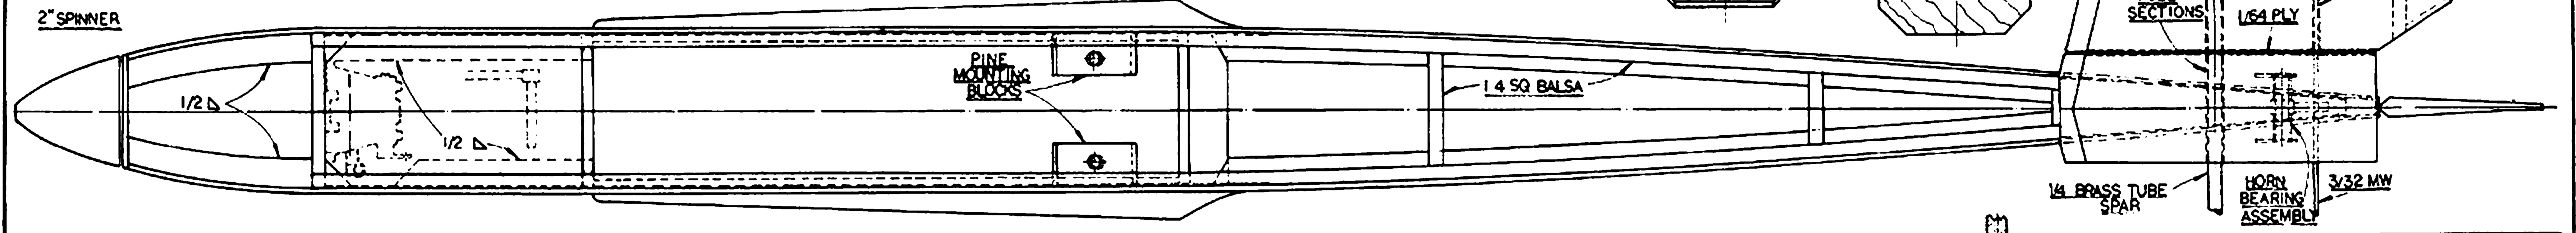

DESIGNED AND DRAWN BY
JIM COOPER
INKED BY
AL ZELENAK

SPECIFICATIONS

WING SPAN	54 IN.
WING AREA	300 SQ. IN.
LENGTH W SPINNER	46 1/2 IN.
WEIGHT	5 1/2 LB.
POWER	40-46 CU. IN.
CLASS	COMPETITION PATTERN