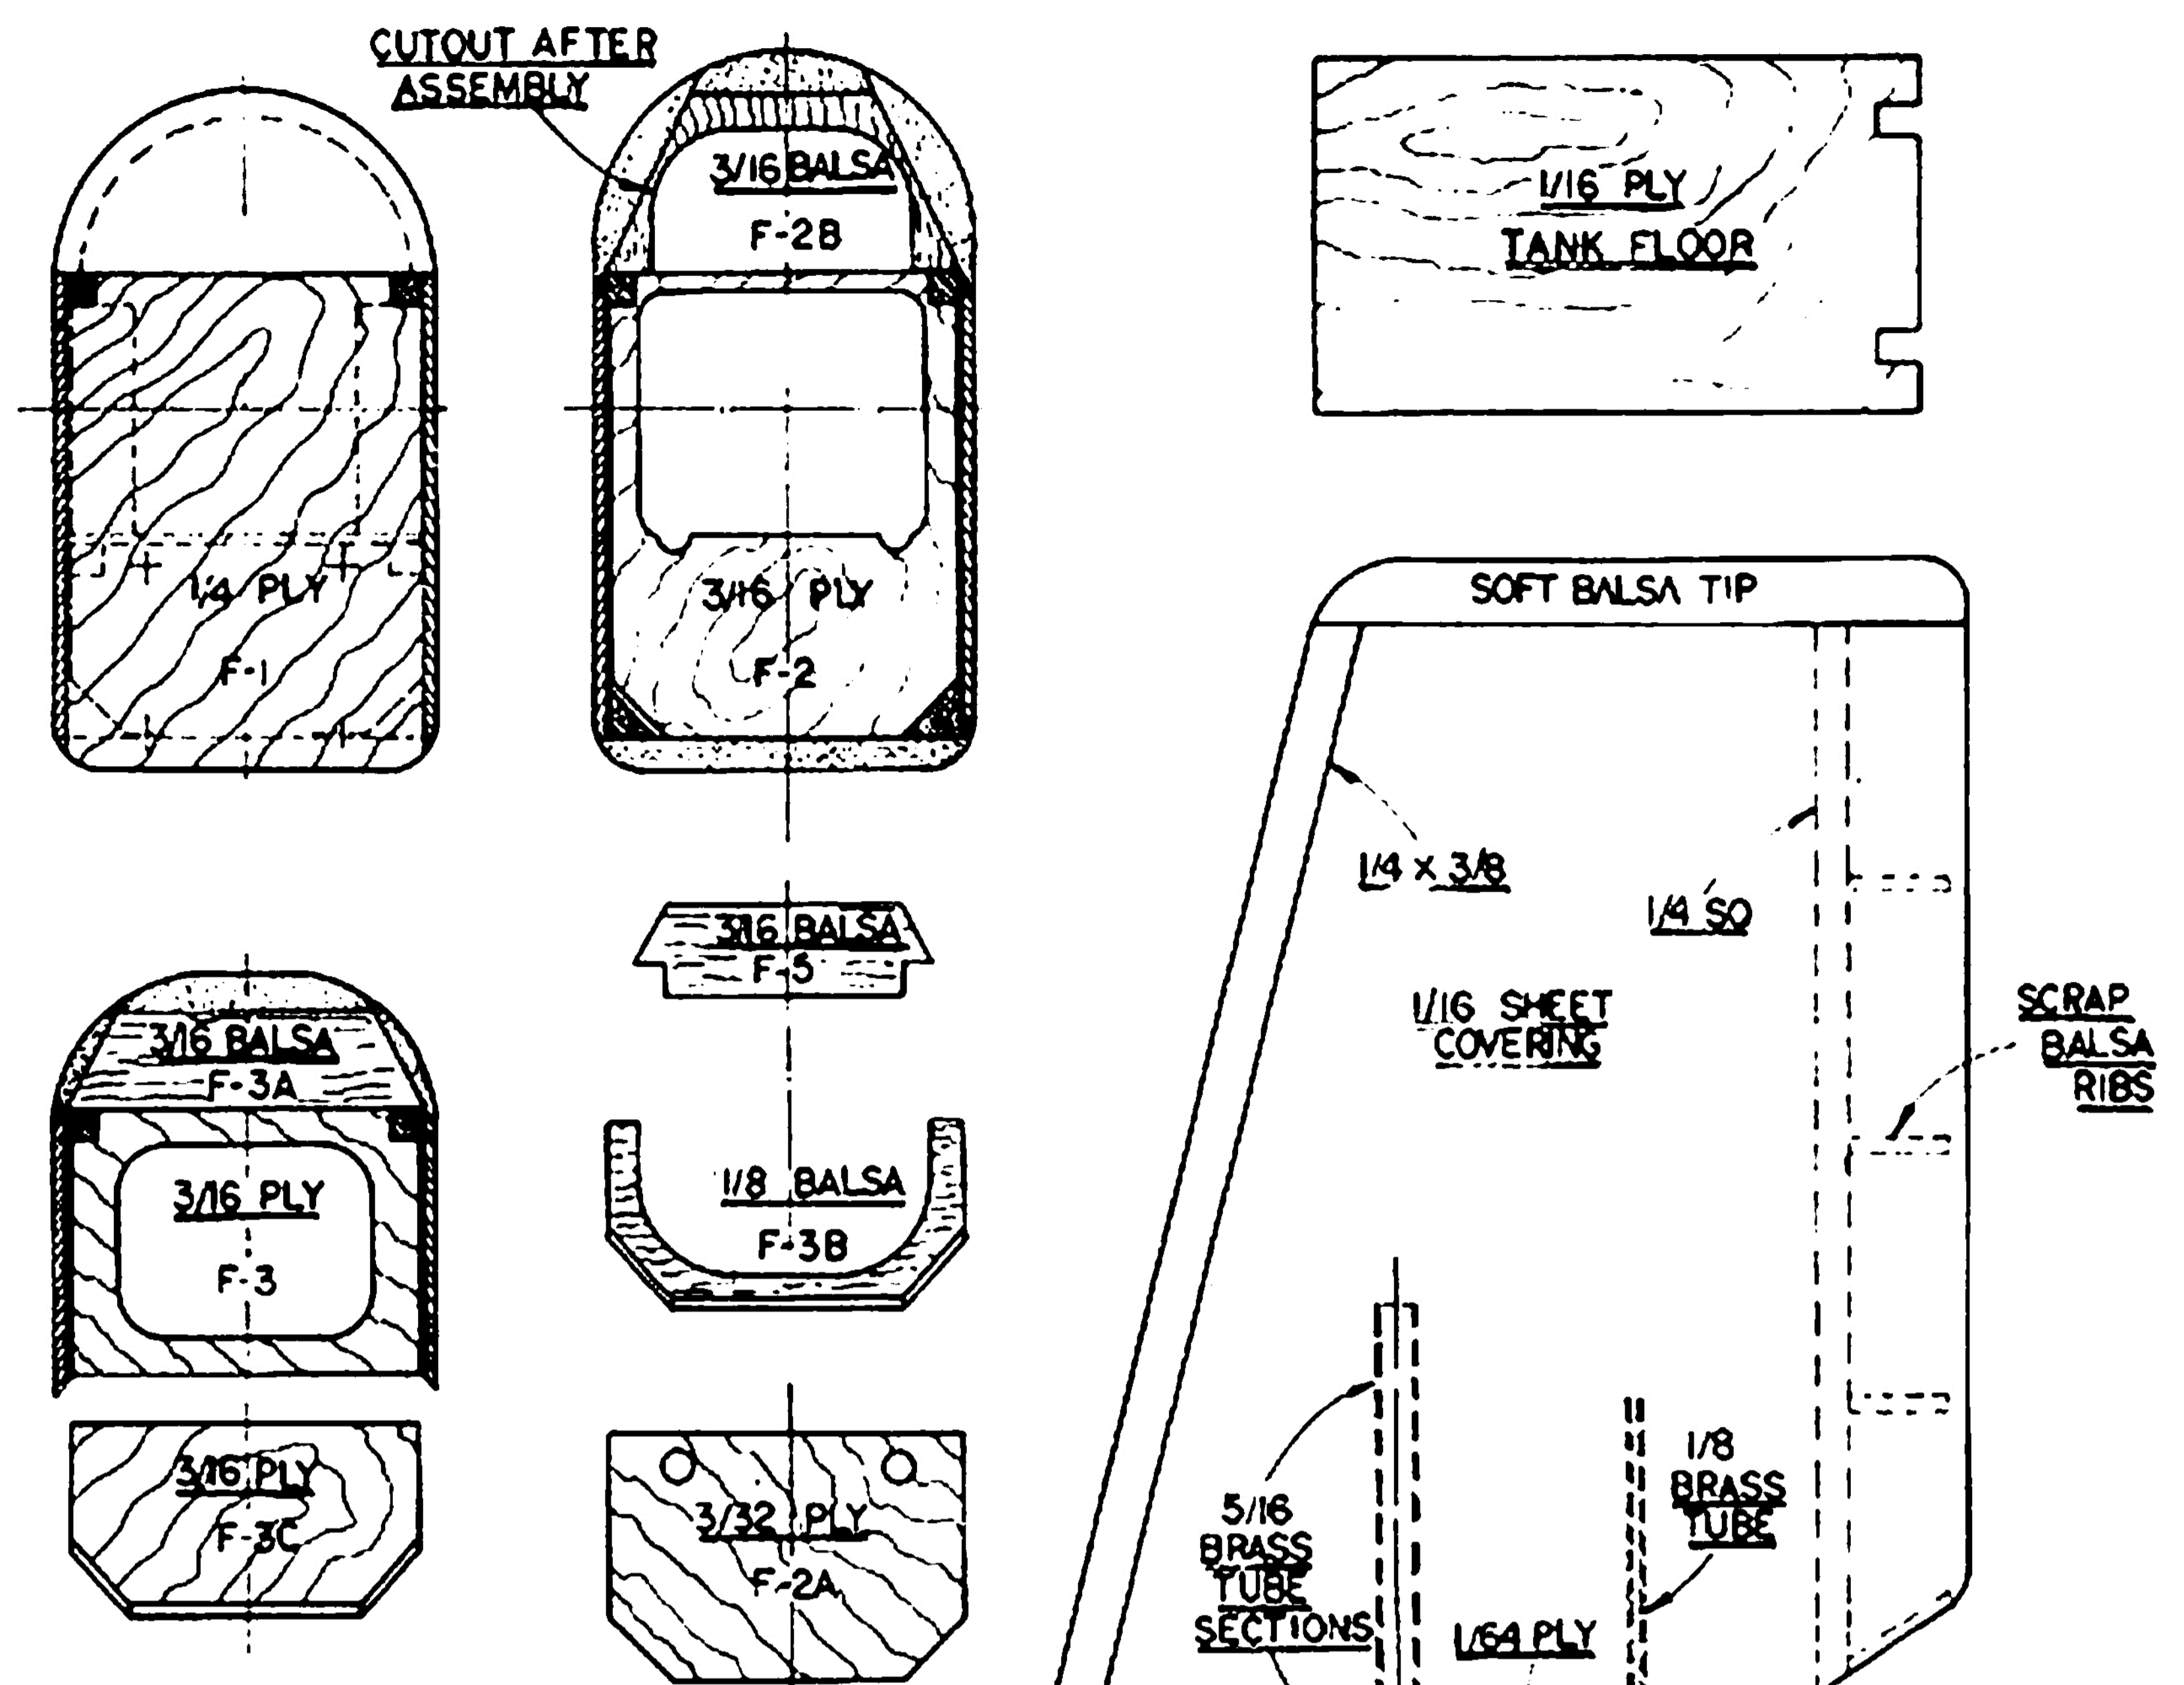

DESIGNED AND DRAWN BY
JIM COOPER
INKED BY
AL ZELENAK

SPECIFICATIONS

WING SPAN	54 IN.
WING AREA	300 SQ. IN.
LENGTH W SPINNER	46 1/2 IN.
WEIGHT	5 1/2 LB.
POWER	40-46 CU. IN.
CLASS	COMPETITION PATTERN