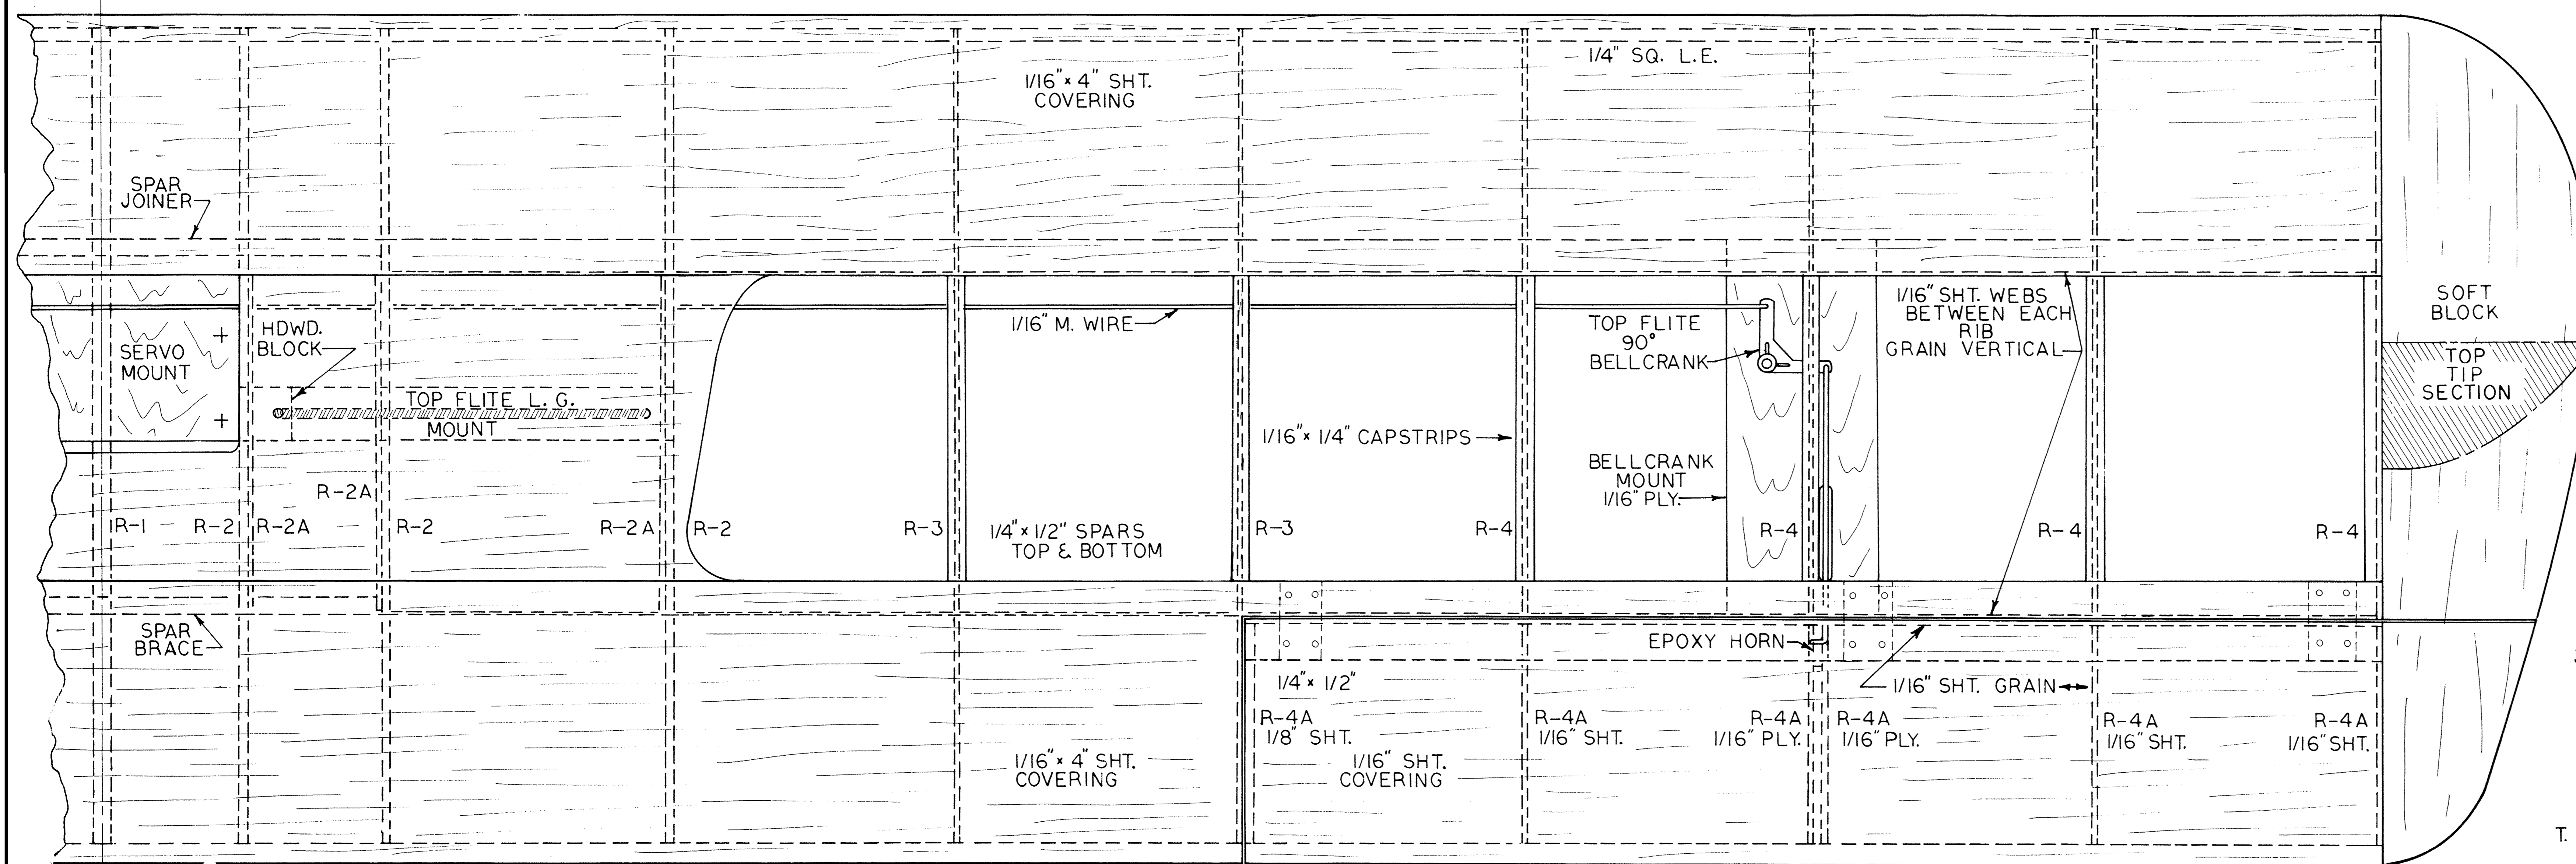

# CANDY

DESIGNED BY *Cliff Wainick* WINGSPAN 70" DRAWN BY *Barry Halsted*  
 LENGTH 51" ENGINE .45

SCALE: 0 1" 2" 3"

RCModeler Magazine Plan 131

RUDDER	SERVO LAYOUT KRAFT-
ELEV.	PULLEN SYSTEM
MOTOR	

RUDDER	SERVO LAYOUT REED
ELEV.	SYSTEM
TRIM	MOTOR