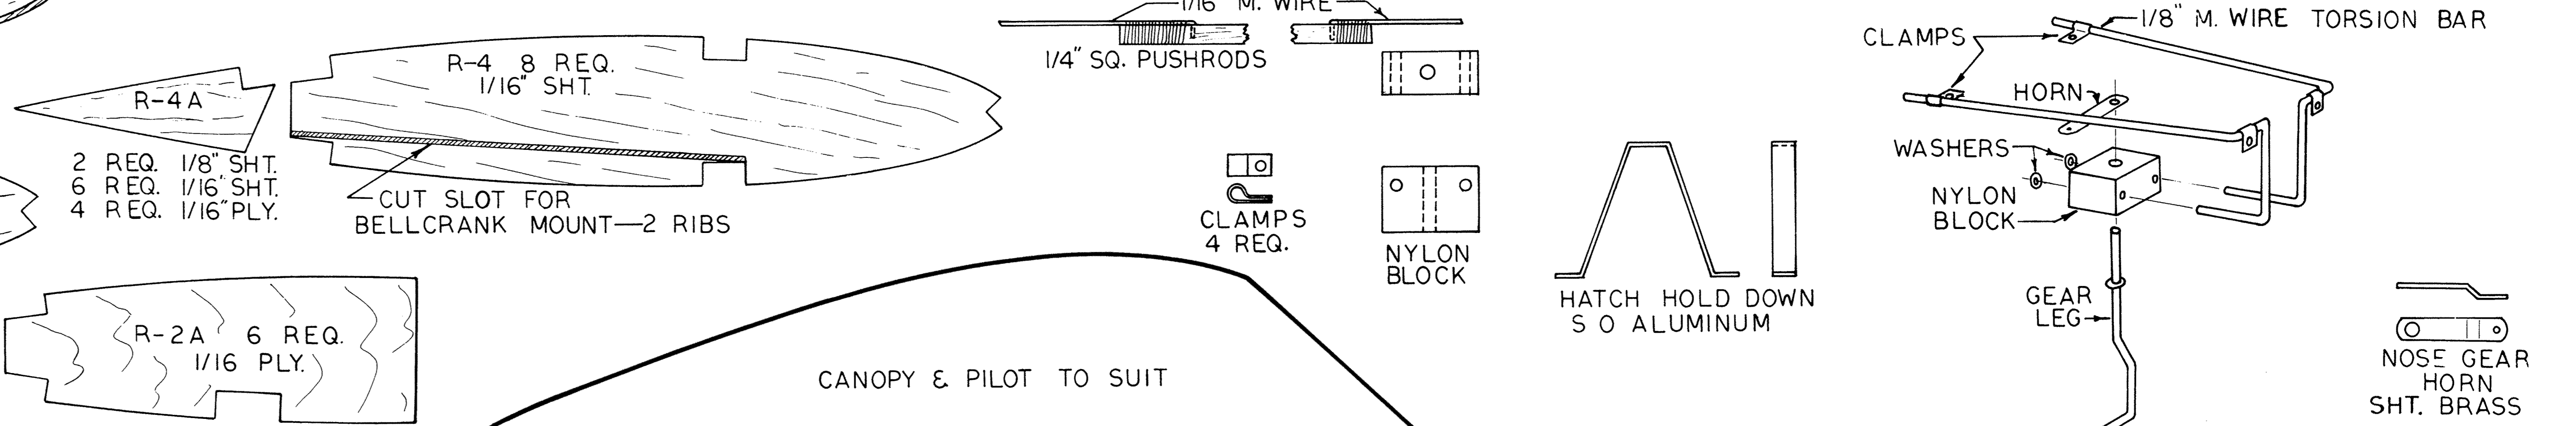

# CANDY

DESIGNED BY *Cliff Wainick* WINGSPAN 70" DRAWN BY *Barry Halsted*  
 LENGTH 51" ENGINE .45

SCALE: 0 1" 2" 3"

RCModeler Magazine Plan 131

RUDDER	SERVO LAYOUT KRAFT-
ELEV.	PULLEN SYSTEM
MOTOR	

RUDDER	SERVO LAYOUT REED
ELEV.	SYSTEM
TRIM	MOTOR