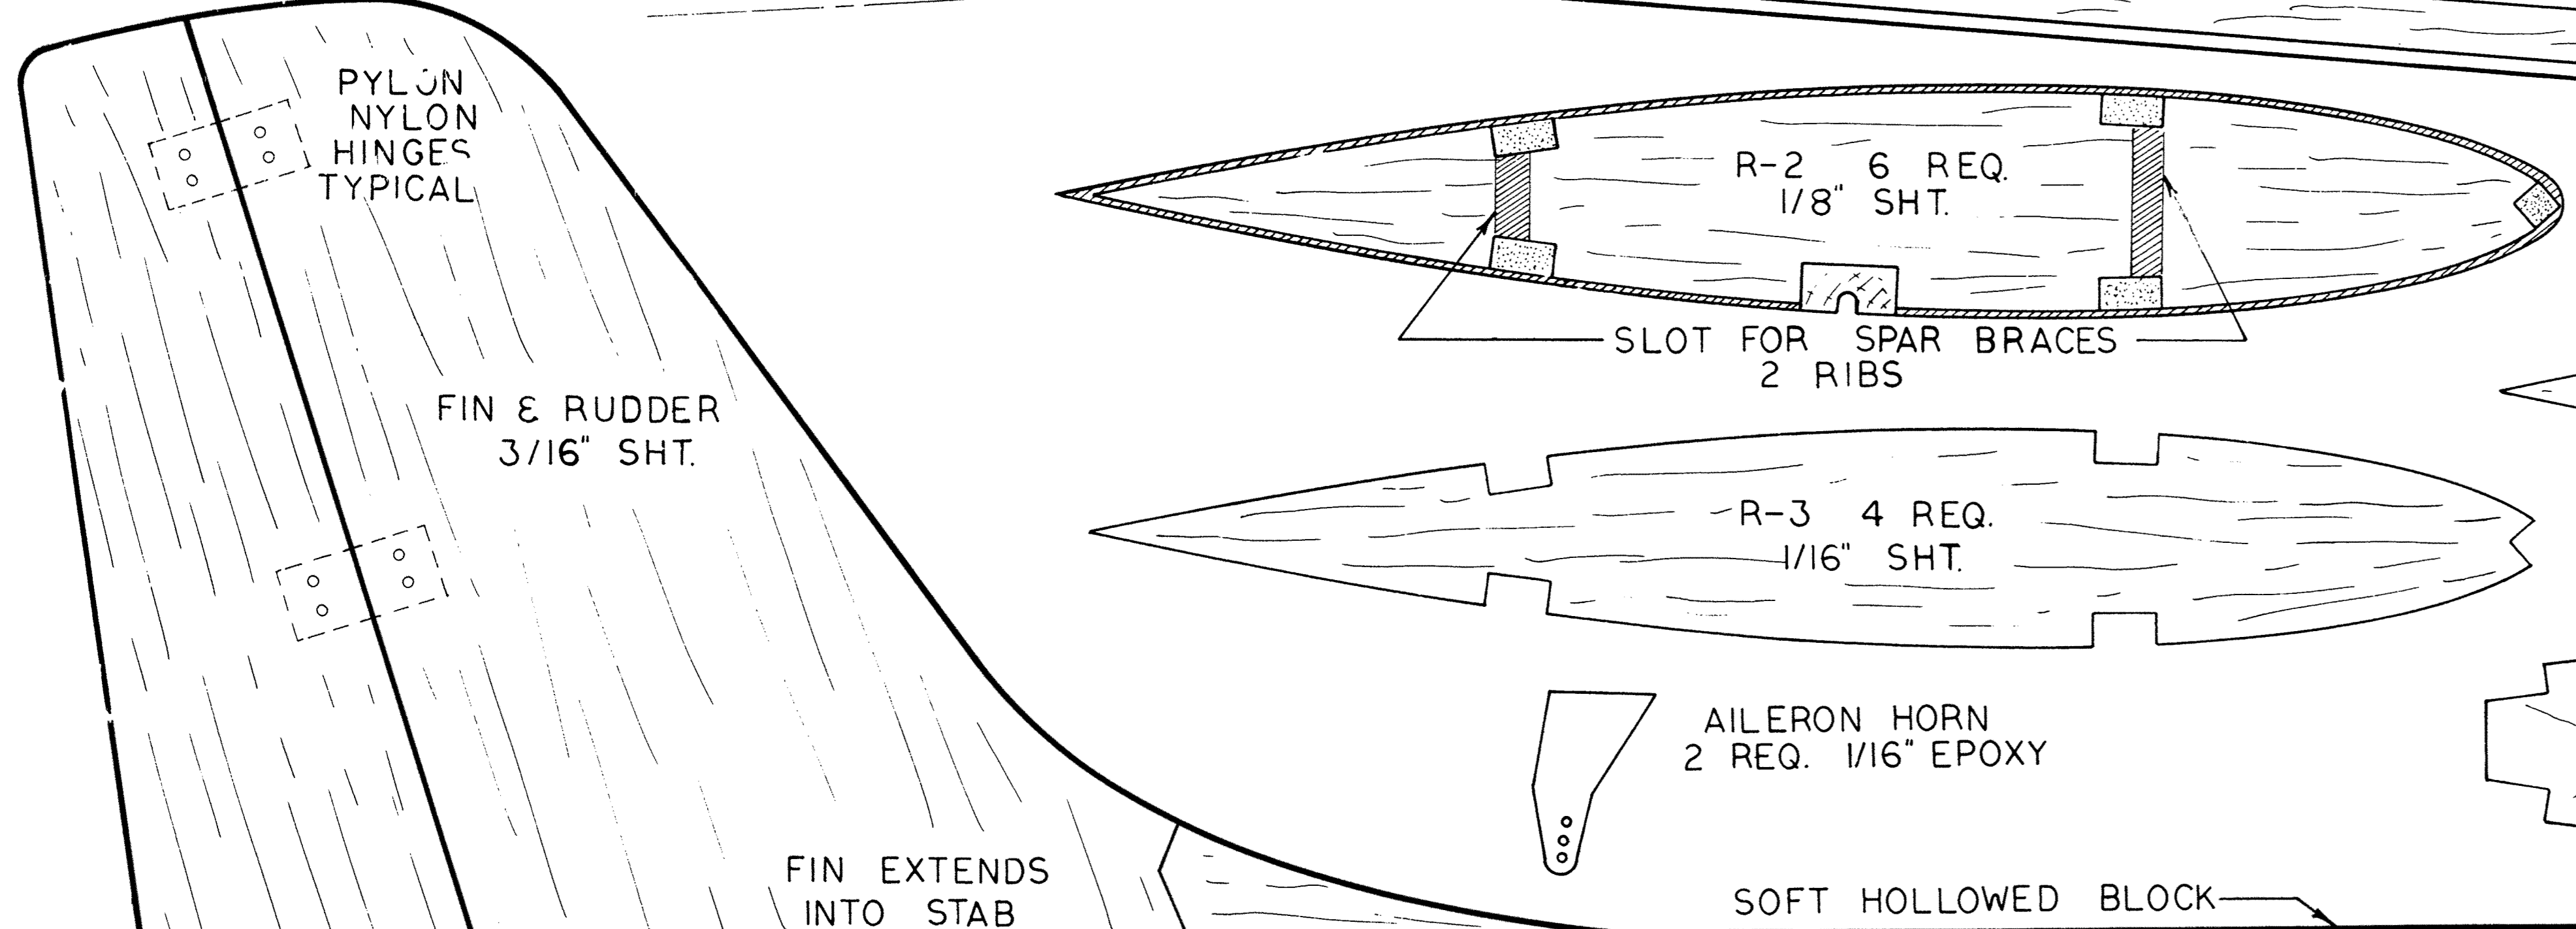

# CANDY

DESIGNED BY *Cliff Wainick* WINGSPAN 70" DRAWN BY *Barry Halsted*  
 LENGTH 51" ENGINE .45

SCALE: 0 1" 2" 3"

RCModeler Magazine Plan 131

RUDDER	SERVO LAYOUT KRAFT-
ELEV.	PULLEN SYSTEM
MOTOR	

RUDDER	SERVO LAYOUT REED
ELEV.	SYSTEM
TRIM	MOTOR