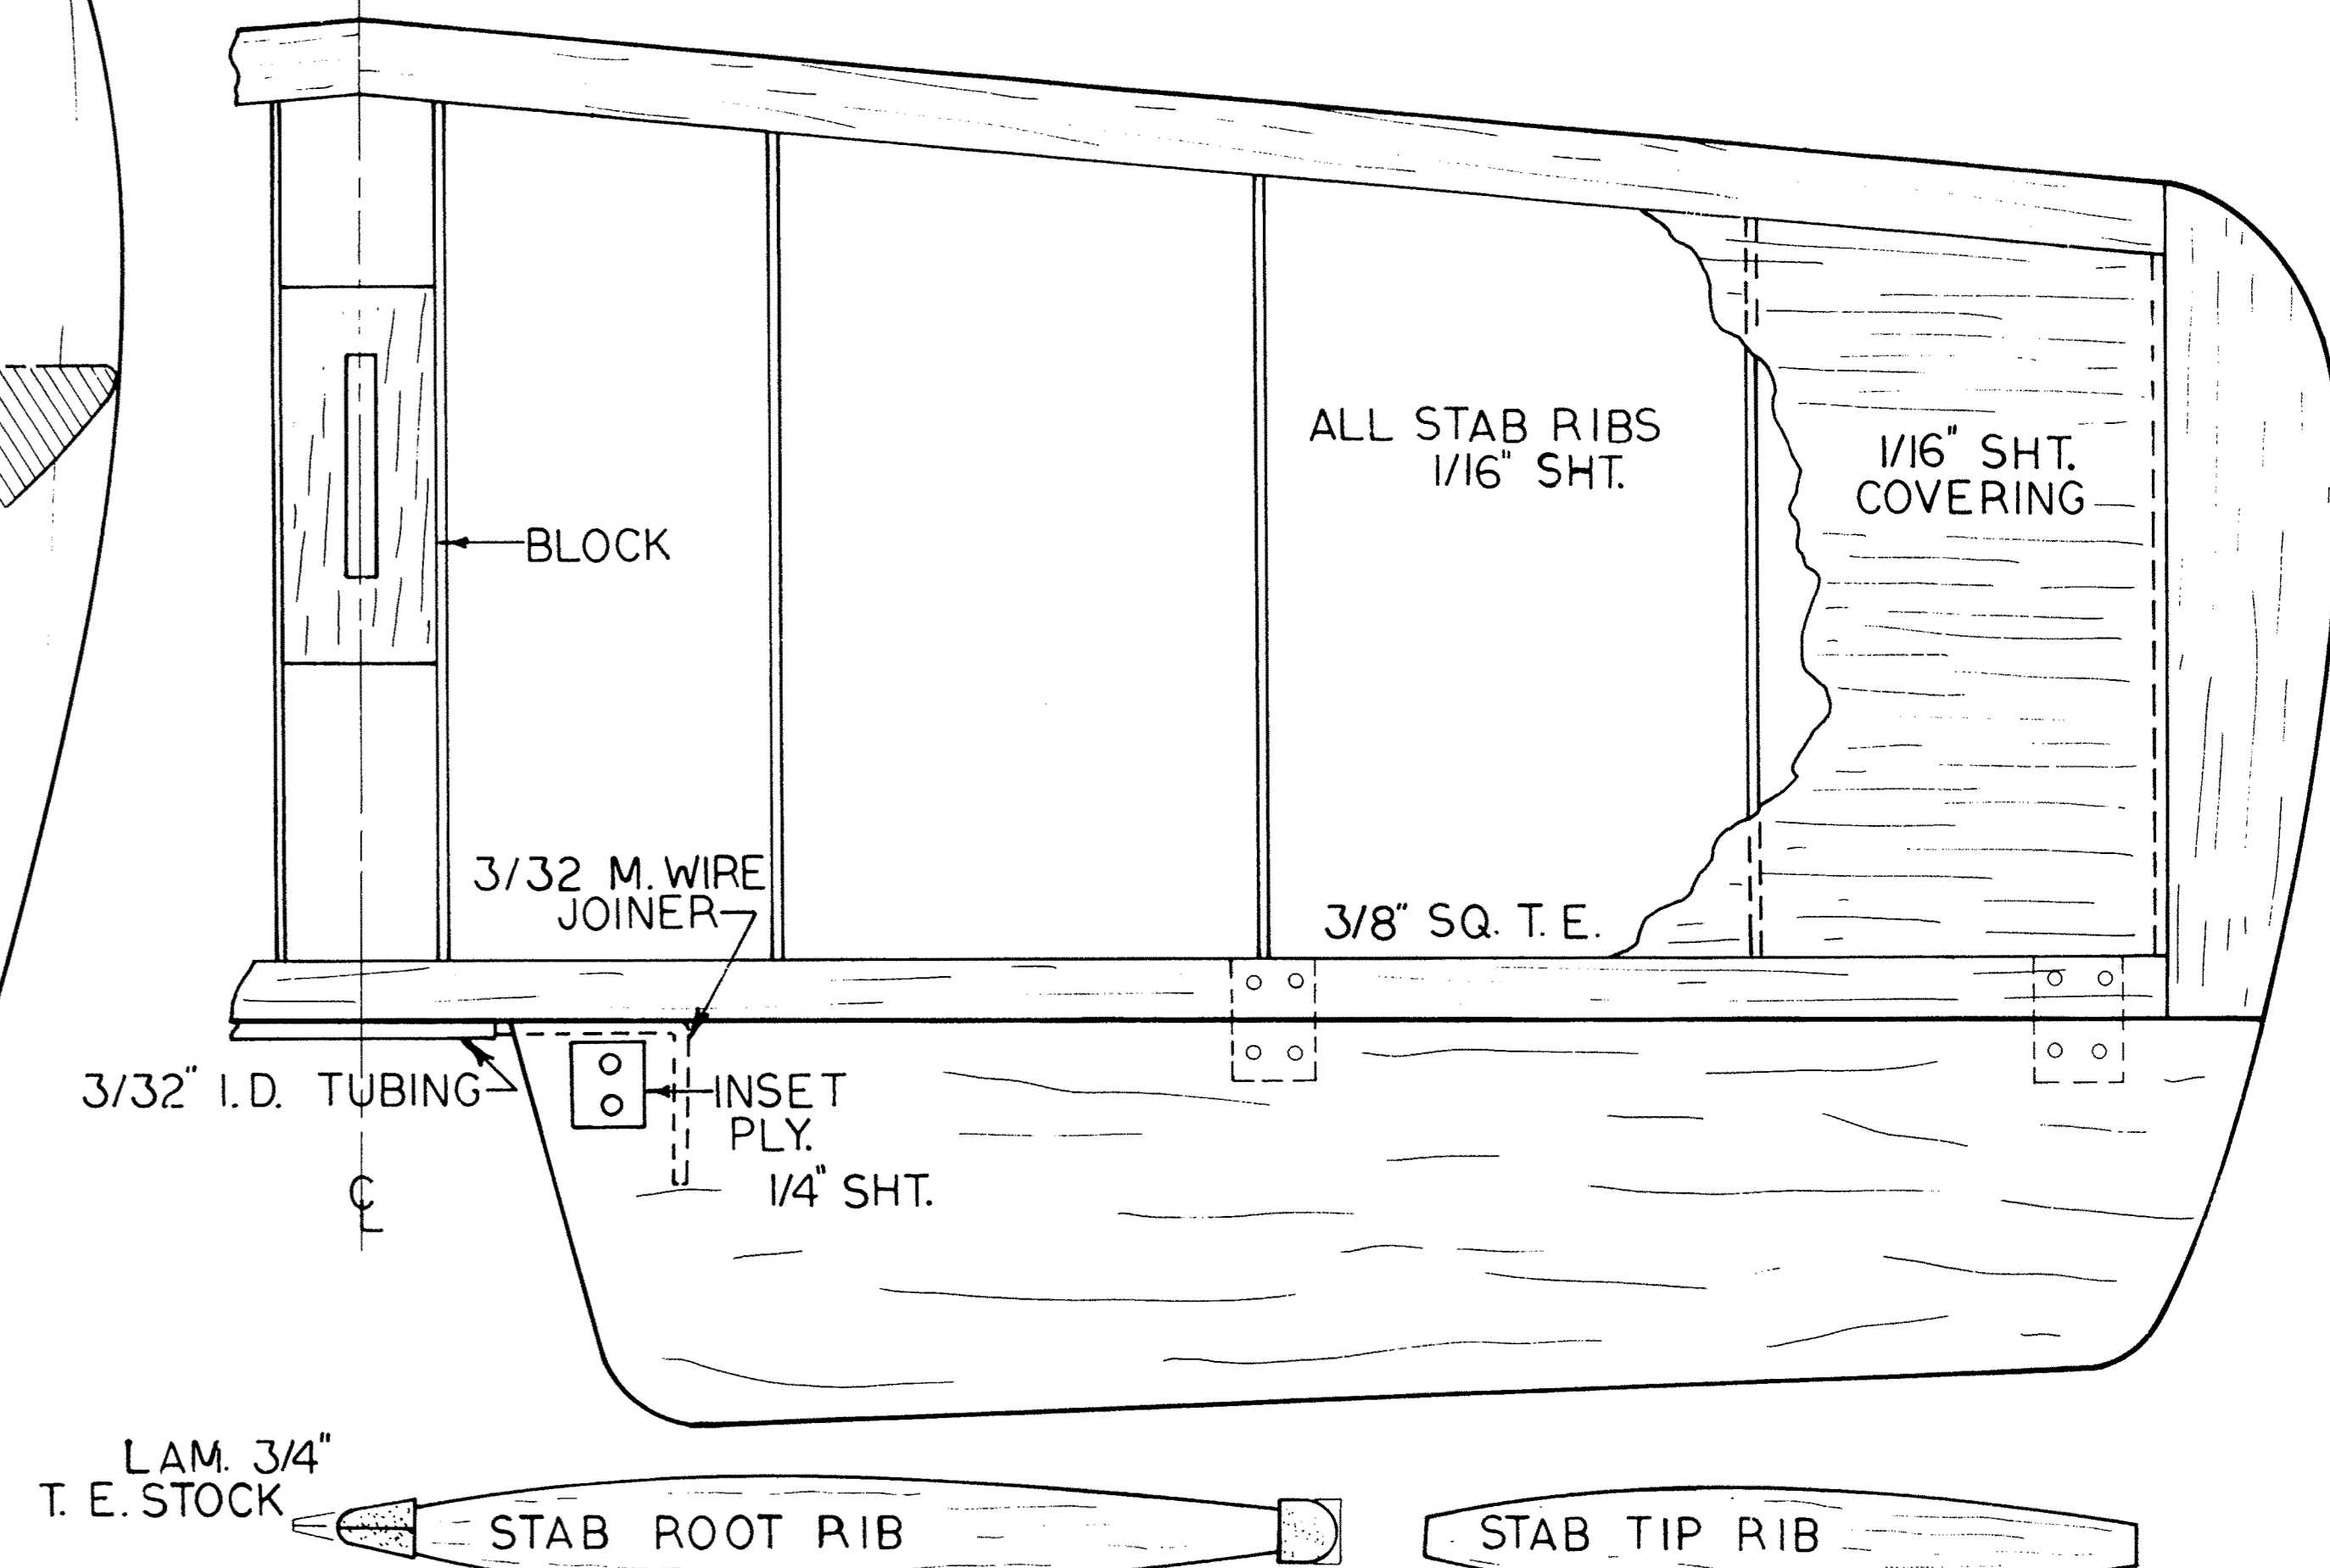

# CANDY

DESIGNED BY *Cliff Wainick* WINGSPAN 70" DRAWN BY *Barry Halsted*  
 LENGTH 51" ENGINE .45

SCALE: 0 1" 2" 3"

RCModeler Magazine Plan 131

RUDDER	SERVO LAYOUT KRAFT-
ELEV.	PULLEN SYSTEM
MOTOR	

RUDDER	SERVO LAYOUT REED
ELEV.	SYSTEM
TRIM	MOTOR