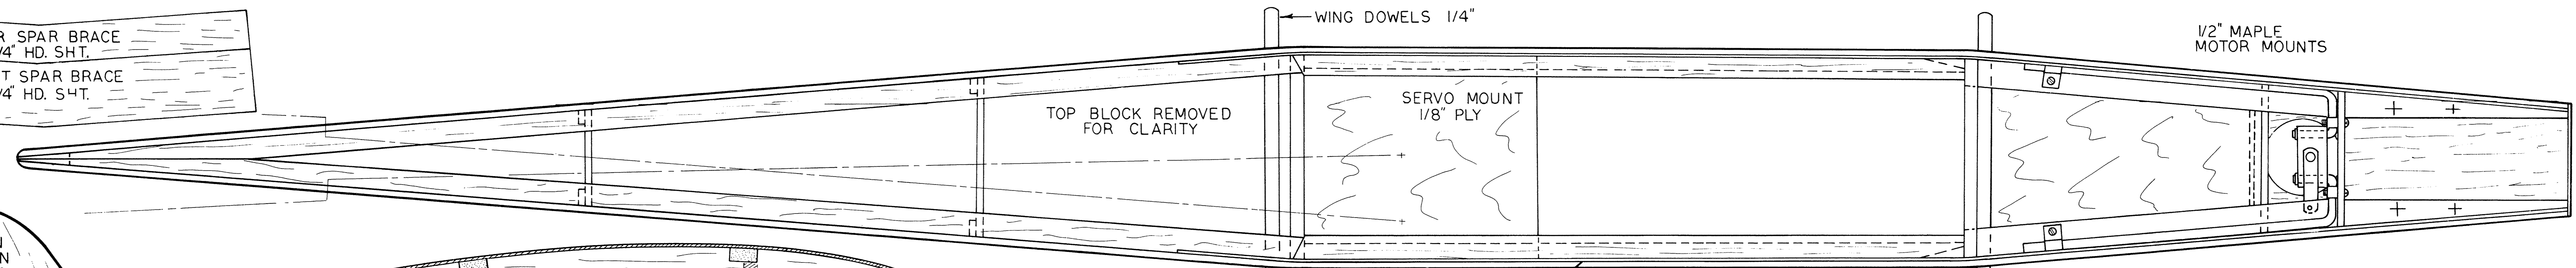

# CANDY

DESIGNED BY *Cliff Wainick* WINGSPAN 70" DRAWN BY *Barry Halsted*  
 LENGTH 51" ENGINE .45

SCALE: 0 1" 2" 3"

RCModeler Magazine Plan 131

RUDDER	SERVO LAYOUT KRAFT-
ELEV.	PULLEN SYSTEM
MOTOR	

RUDDER	SERVO LAYOUT REED
ELEV.	SYSTEM
TRIM	MOTOR