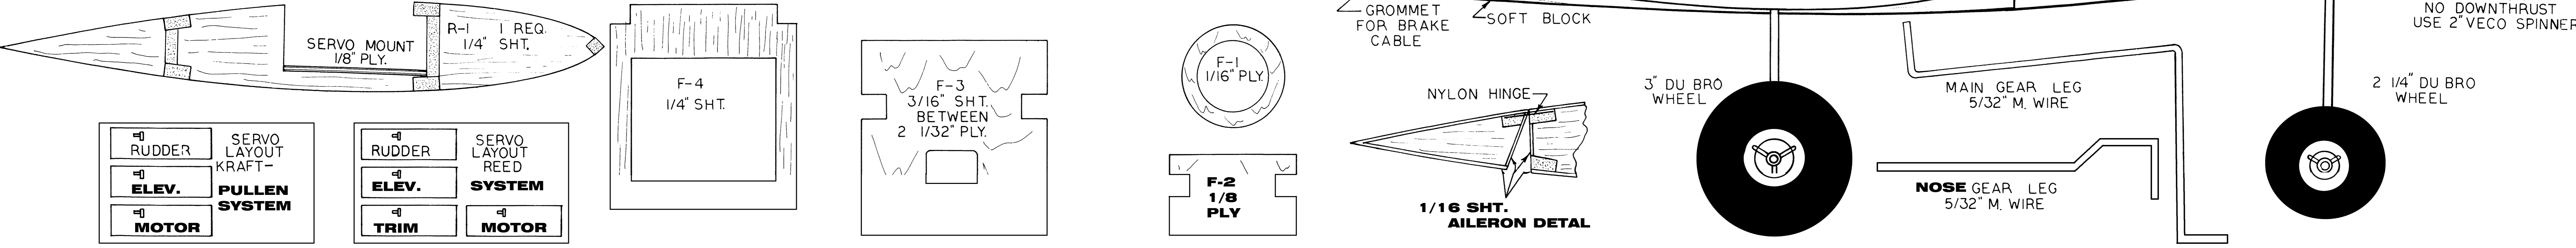

# CANDY

DESIGNED BY *Cliff Wainick* WINGSPAN 70" DRAWN BY *Barry Halsted*  
 LENGTH 51" ENGINE .45

SCALE: 0 1" 2" 3"

RCModeler Magazine Plan 131

RUDDER	SERVO LAYOUT KRAFT-
ELEV.	PULLEN SYSTEM
MOTOR	

RUDDER	SERVO LAYOUT REED
ELEV.	SYSTEM
TRIM	MOTOR