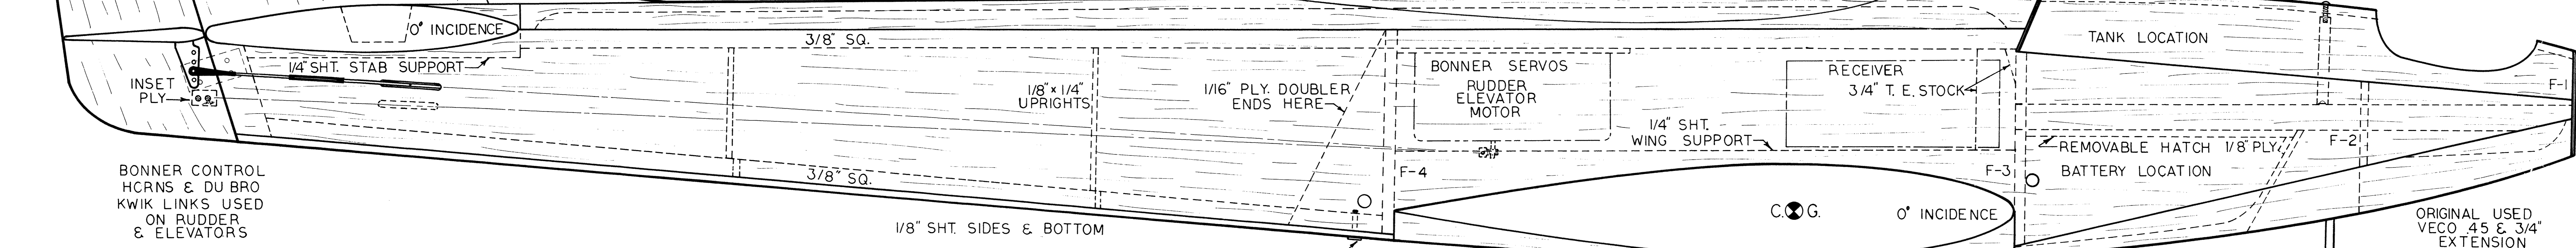

# CANDY

DESIGNED BY *Cliff Wainick* WINGSPAN 70" DRAWN BY *Barry Halsted*  
 LENGTH 51" ENGINE .45

SCALE: 0 1" 2" 3"

RCModeler Magazine Plan 131

RUDDER	SERVO LAYOUT KRAFT-
ELEV.	PULLEN SYSTEM
MOTOR	

RUDDER	SERVO LAYOUT REED
ELEV.	SYSTEM
TRIM	MOTOR